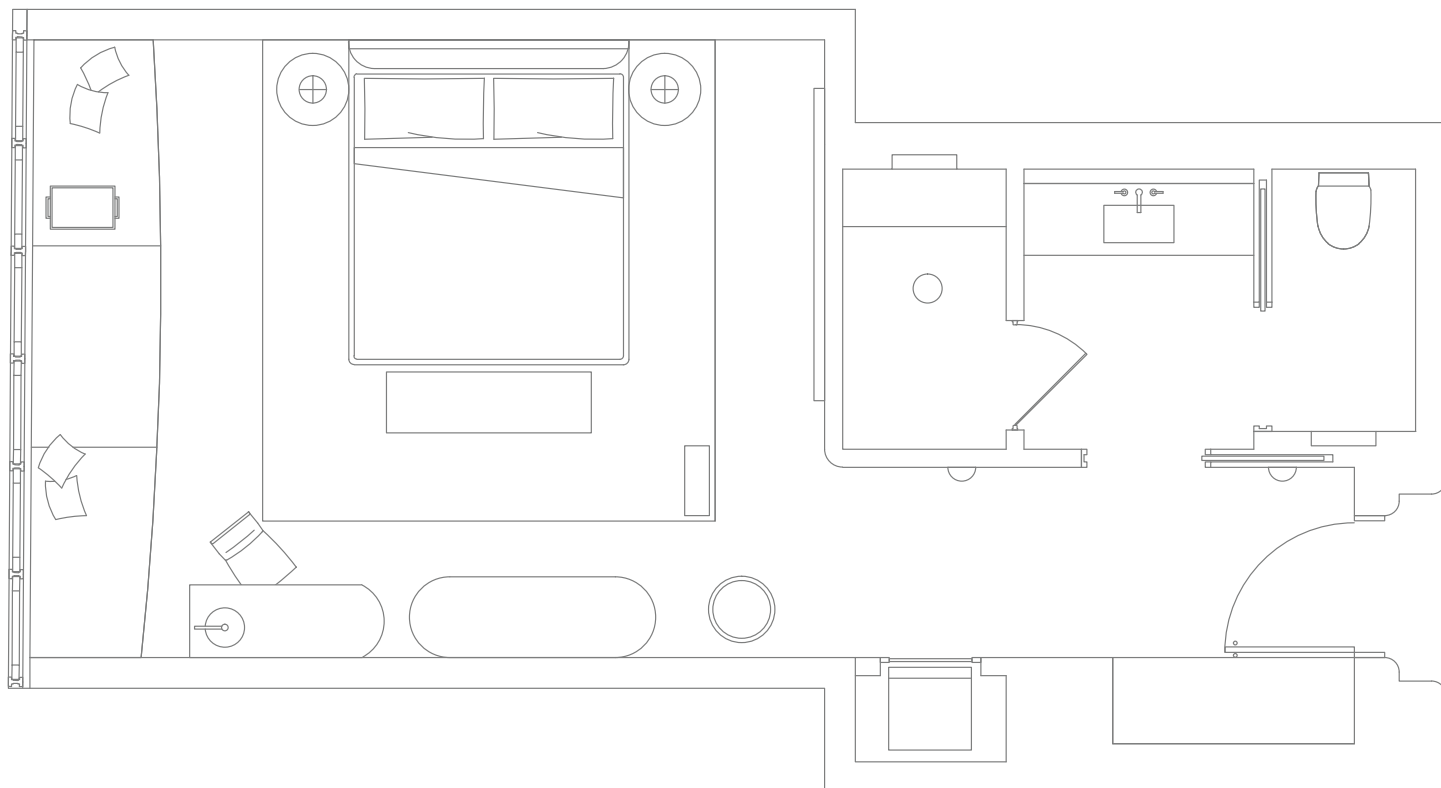

BAY VIEW ROOM

1 KING BED
1 BATHROOM WITH SHOWER
BAY VIEWS
FURNISHED BALCONY OR WINDOW BENCH

SIZE: 489-615 SF / 45-57 M²

Specific room layouts subject to vary based on room number.
3201 Collins Avenue, Faena District Miami Beach, FL 33140 – www.faena.com